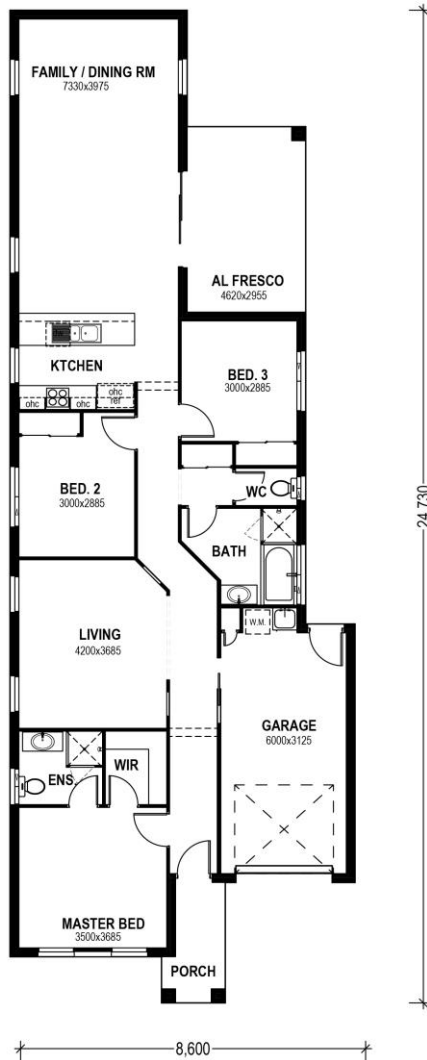

GEORGIA 171

FLOOR AREAS

Living	130.99m ²
Garage	22.49m ²
Porch	4.12m ²
Alfresco	13.65m ²
Total	171.25m²

MIN. BLOCK WIDTH 10m

Width: 8.60m / Length: 24.73m

Entry Portico Size Will Vary
Depending on Façade Type.

May not suit all blocks
depending on façade type.

Building the
Queensland
Lifestyle

All Images are for illustrative purposes only and all
dimensions are approximate

www.invisionhomes.com.au

QBCC Licence 1089281